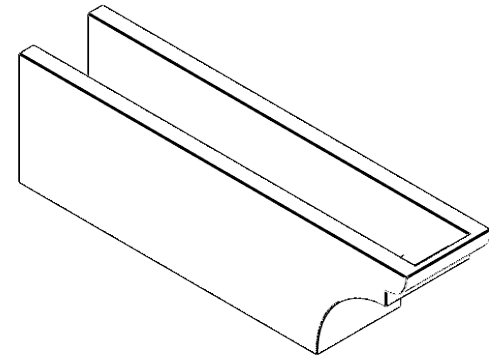

# ITEM NUMBER: RFTURO060X08000X28000X008YOR00RCPR

6"W X 8"H X 28"L TIMBERTHANE ROUGH CEDAR YORKTOWN FAUX WOOD OPEN RAFTER TAIL, 8"L END, PRIMED TAN  
**28"**

**SIDE PROFILE**

**ISOMETRIC**

**FRONT PROFILE**

GENERATED DATE : 03/02/2023

EKENA MILLWORK  
2300 WEST MAIN ST.  
CLARKSVILLE, TX 75426  
TOLL FREE: 866-607-0453  
WWW.EKENAMILLWORK.COM

**NOTES**

1. INSTALLATION TO BE COMPLETED IN ACCORDANCE WITH MANUFACTURER'S SPECIFICATIONS.
2. DRAWING MAY NOT BE TO SCALE
3. THIS DRAWING IS INTENDED FOR DESIGN AND PLANNING PURPOSES ONLY.
4. ALL INFORMATION CONTAINED HEREIN WAS CURRENT AT THE TIME OF DEVELOPMENT BUT MUST BE REVIEWED AND APPROVED BY THE PRODUCT MANUFACTURER TO BE CONSIDERED ACCURATE.
5. TIMBERTHANE ARCHITECTURAL PRODUCTS ARE MADE FROM HIGH DENSITY URETHANE AND COME FACTORY PRIMED